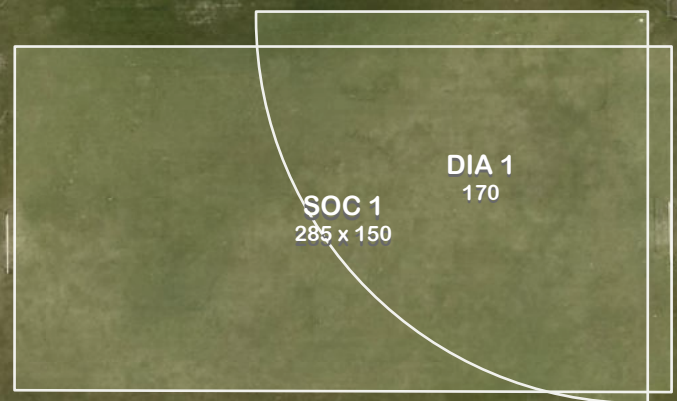

117 Ave NW

117 Ave NW

117 Ave NW

42 St NW

116 Ave NW

42 St NW

Lawton Sports Fields

40 Street - 116 Avenue

5/9/2023